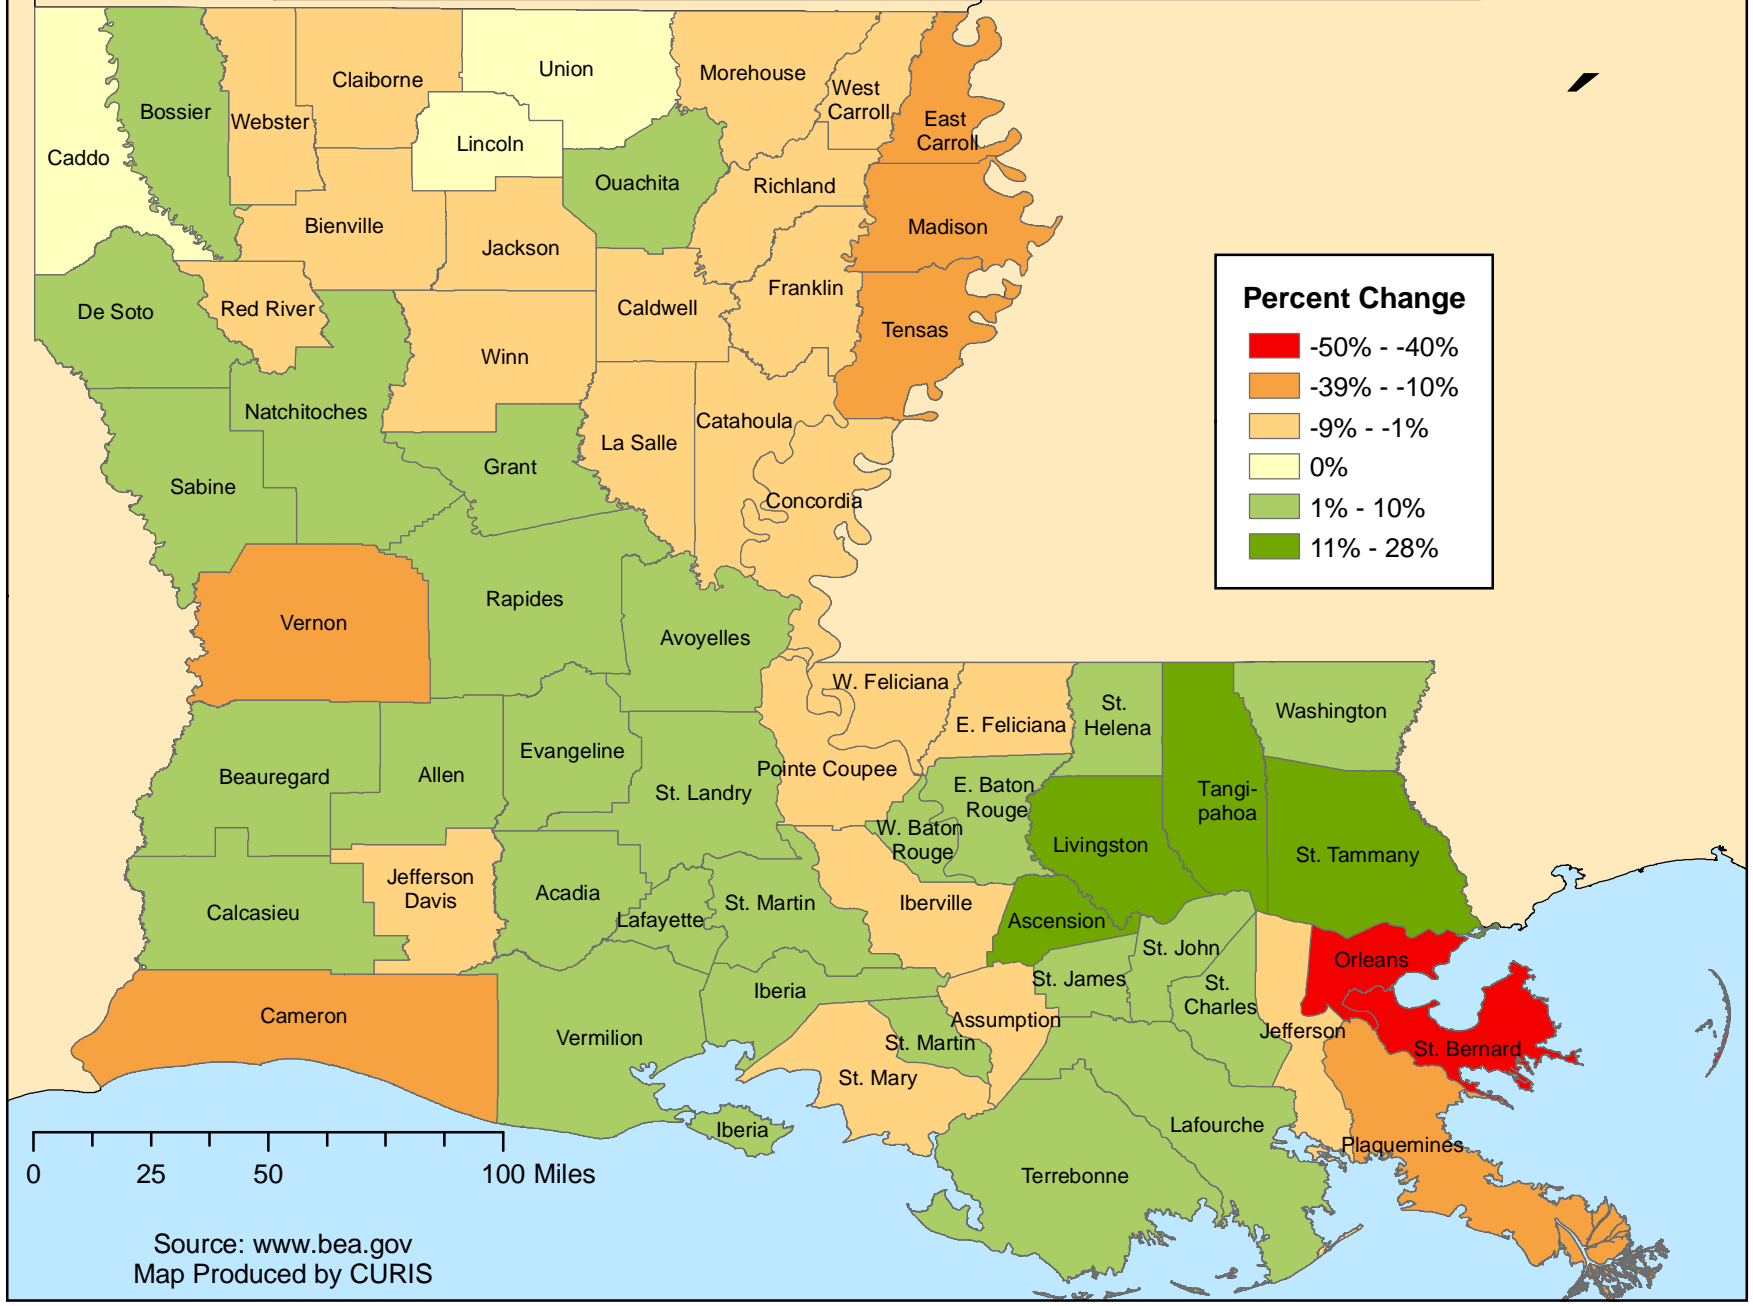

Population Growth, Louisiana, 2000-2007

Map showing Louisiana parishes and their population growth percentages from 2000 to 2007. The legend indicates the following categories:

- Red:** -50% - -40%
- Orange:** -39% - -10%
- Light Orange:** -9% - -1%
- Yellow:** 0%
- Light Green:** 1% - 10%
- Dark Green:** 11% - 28%

Parishes shown on the map include: Caddo, Bossier, Webster, Claiborne, Union, Morehouse, West Carroll, East Carroll, Lincoln, Ouachita, Richland, Madison, Bienville, Jackson, Caldwell, Franklin, Tensas, De Soto, Red River, Winn, La Salle, Catahoula, Natchitoches, Grant, La Salle, Concordia, Sabine, Grant, Rapides, Avoyelles, W. Feliciana, St. Helena, Washington, Vernon, Beauregard, Allen, Evangeline, St. Landry, Pointe Coupee, E. Feliciana, Tangipahoa, St. Tammany, Calcasieu, Jefferson Davis, Acadia, Lafayette, St. Martin, Iberville, Livingston, St. John, St. Charles, Jefferson, Orleans, St. Bernard, Cameron, Vermilion, Iberia, St. Mary, Assumption, St. James, St. Charles, Plaquemines, Terrebonne, Lafourche, and Iberia.