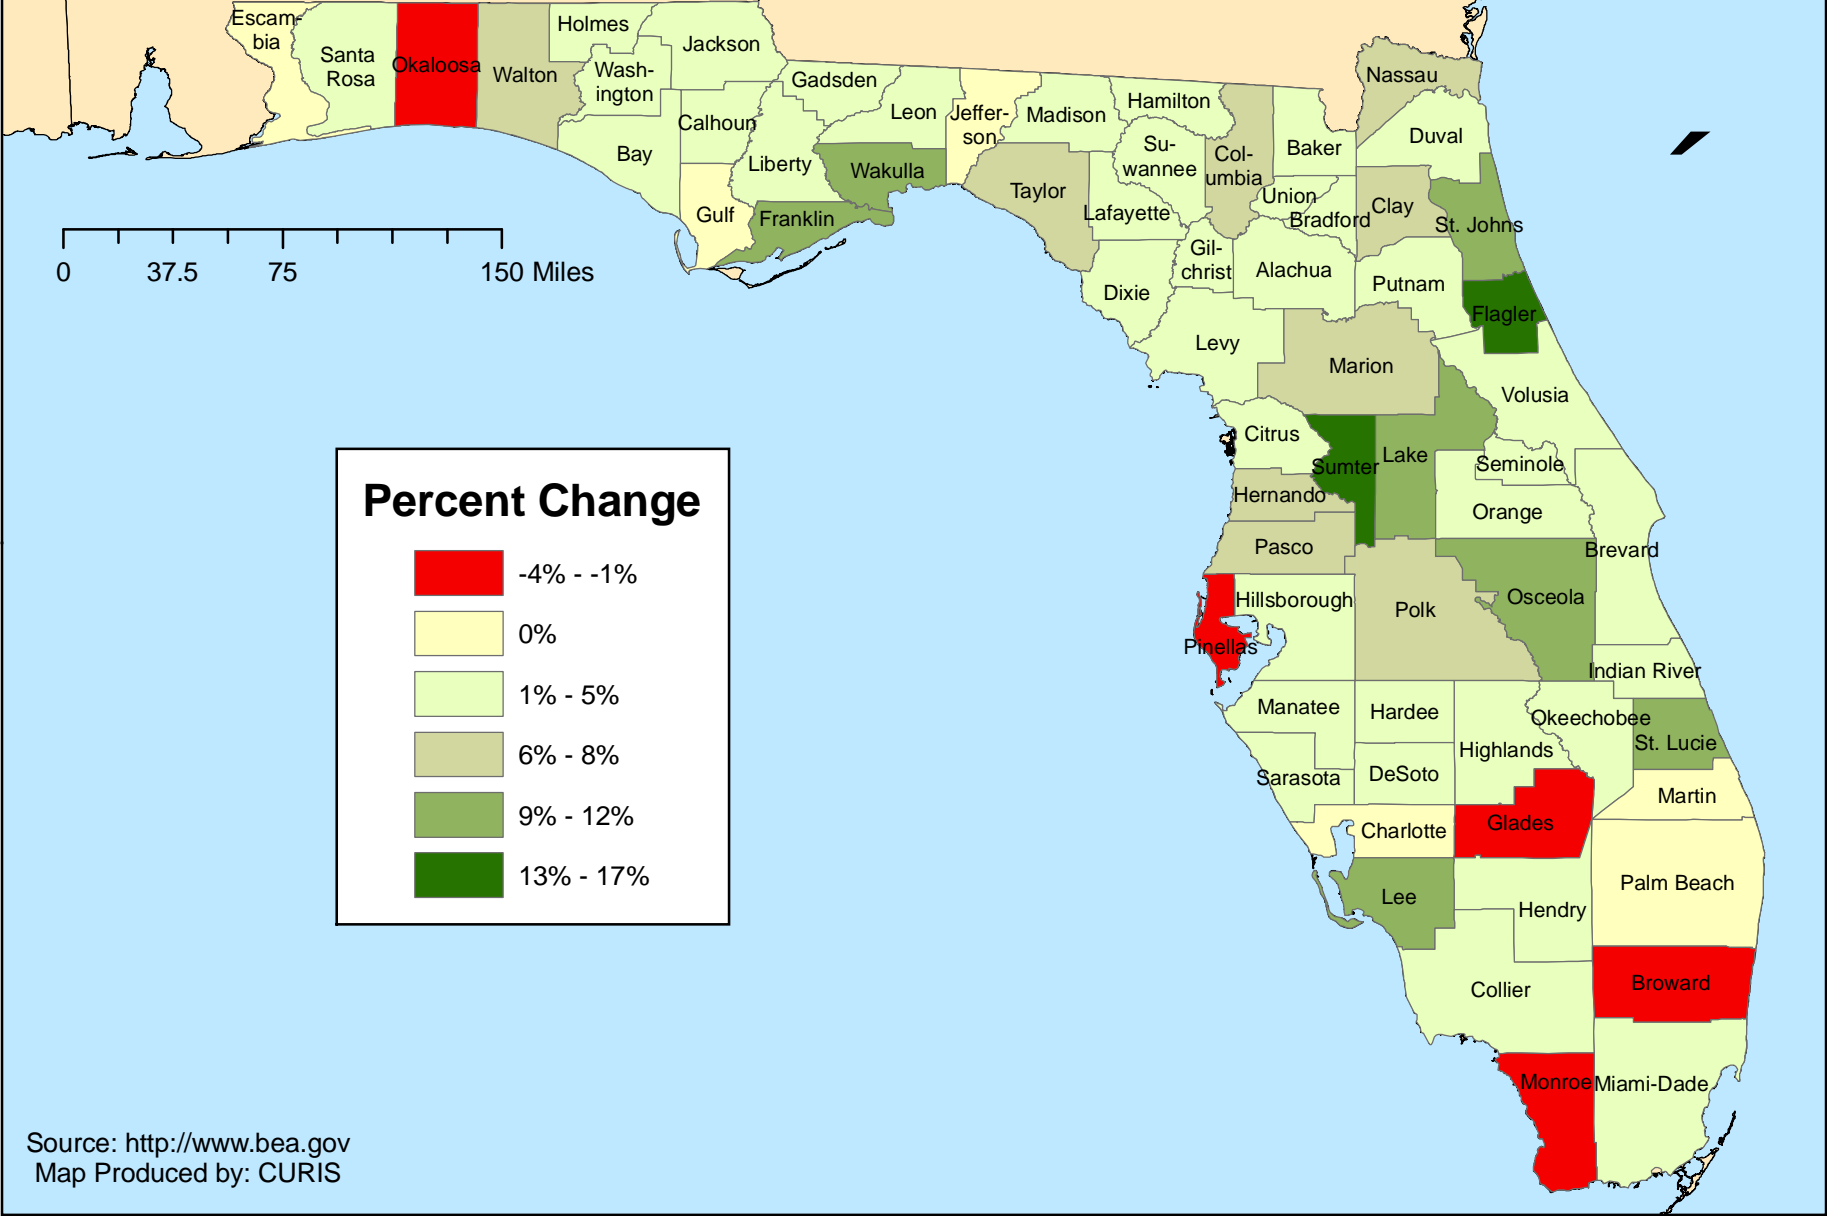

Population Growth, Florida, 2005-2007

0 37.5 75 150 Miles

Percent Change

- 4% - -1%
- 0%
- 1% - 5%
- 6% - 8%
- 9% - 12%
- 13% - 17%

Source: <http://www.bea.gov>
 Map Produced by: CURIS